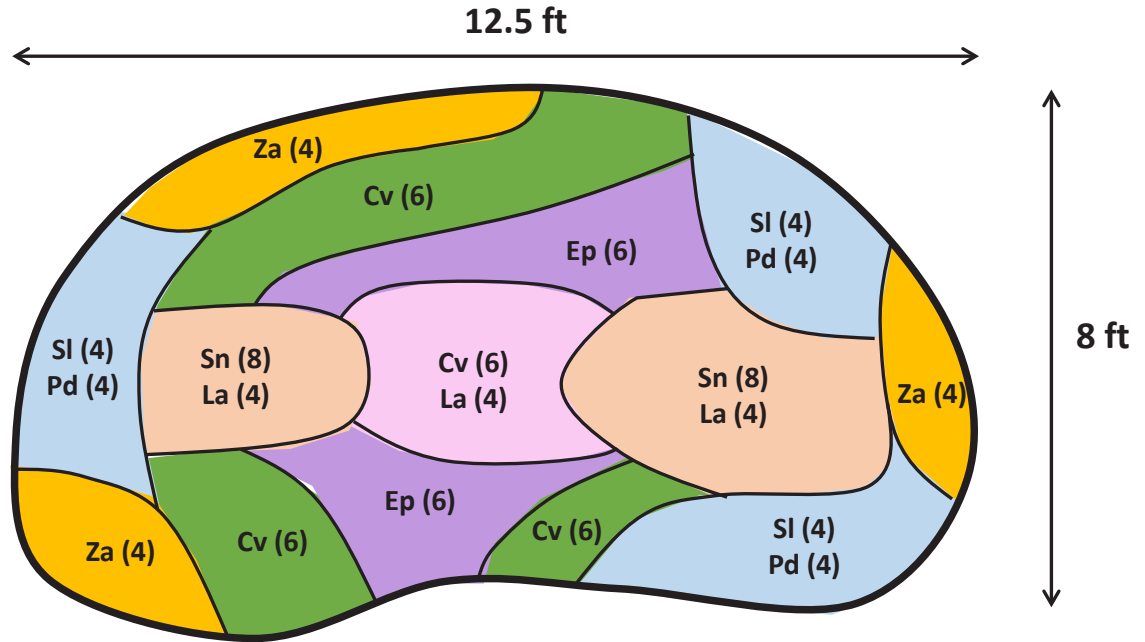

# 80 sf Rain Garden

Shade

Prairie Alum Root

Common Hop Sedge

Culver's Root

Smooth Blue Aster

Woodland Phlox

Symbol	Species Name	Common Name	Qty
CI	Carex lupulina	Common Hop Sedge	16
Vv	Veronicastrum virginicum	Culver's root	16
Pd	Phlox divaricata	Blue/Woodland phlox	16
SI	Symphyotrichum laeve	Smooth blue aster	16
Hr	Heuchera richardsonii	Prairie alum root	16
<b>Total</b>			<b>80</b>

# 100 sf Rain Garden

Full/Partial Sun

Purple Coneflower

Beardtongue

Indian Grass

Fox Sedge

Golden Alexander

Smooth Blue Aster

Winged Loosestrife

Symbol	Species Name	Common Name	Qty
Ep	<i>Echinacea purpurea</i>	Broad Leaf Purple Coneflower	12
Pd	<i>Penstemon digitalis</i>	Beardtongue	12
Cv	<i>Carex vulpinoidea</i>	Fox Sedge	24
La	<i>Lythrum alatum</i>	Winged Loosestrife	12
Sl	<i>Symphotrichum laeve</i>	Smooth blue aster	12
Sn	<i>Sorghastrum nutans</i>	Indian Grass	16
Za	<i>Zizia aurea</i>	Golden Alexander	12
<b>Total</b>			<b>100</b>