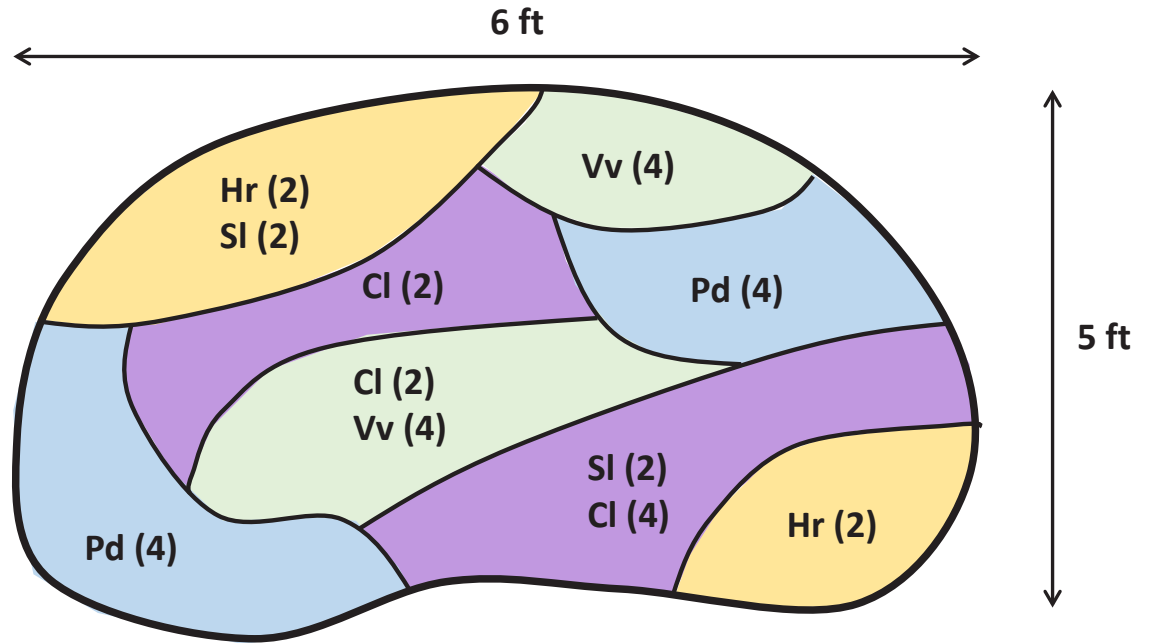

# 30 sf Rain Garden

Shade

Prairie Alum Root

Common Hop Sedge

Culver's Root

Smooth Blue Aster

Woodland Phlox

Symbol	Species Name	Common Name	Qty
Cl	Carex lupulina	Common hop sedge	8
Vv	Veronicastrum virginicum	Culver's root	8
Pd	Phlox divaricata	Blue/Woodland phlox	8
Sl	Symphyotrichum laeve	Smooth blue aster	4
Hr	Heuchera richardsonii	Prairie alum root	4
<b>Total</b>			<b>32</b>