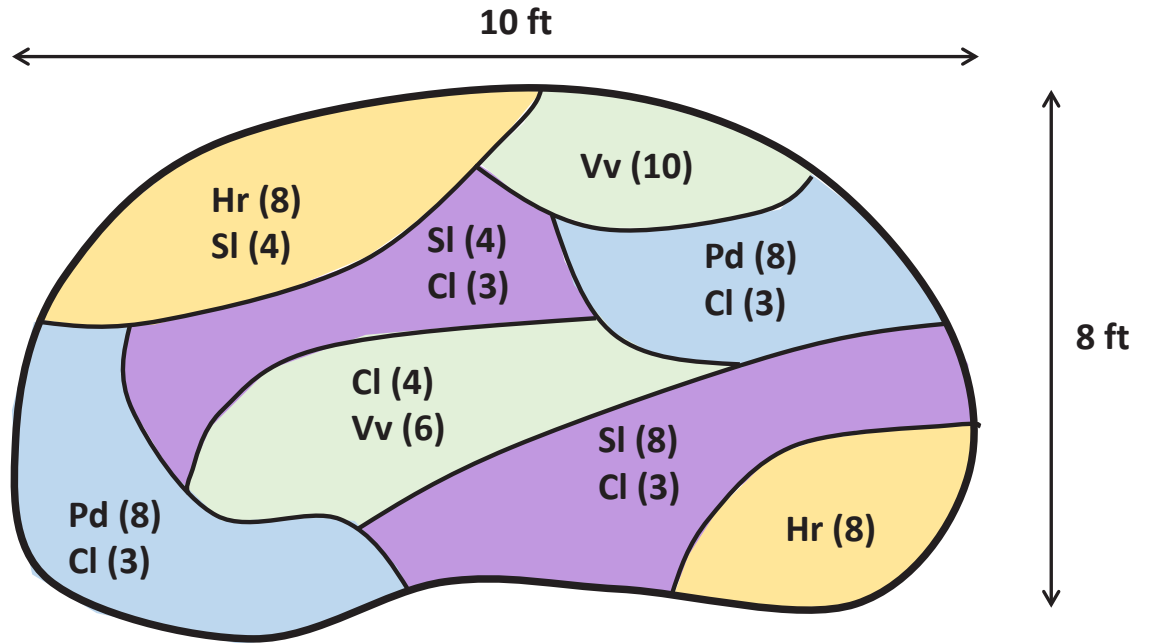

# 80 sf Rain Garden

Shade

Prairie Alum Root

Common Hop Sedge

Culver's Root

Smooth Blue Aster

Woodland Phlox

Symbol	Species Name	Common Name	Qty
CI	Carex lupulina	Common Hop Sedge	16
Vv	Veronicastrum virginicum	Culver's root	16
Pd	Phlox divaricata	Blue/Woodland phlox	16
SI	Symphyotrichum laeve	Smooth blue aster	16
Hr	Heuchera richardsonii	Prairie alum root	16
<b>Total</b>			<b>80</b>